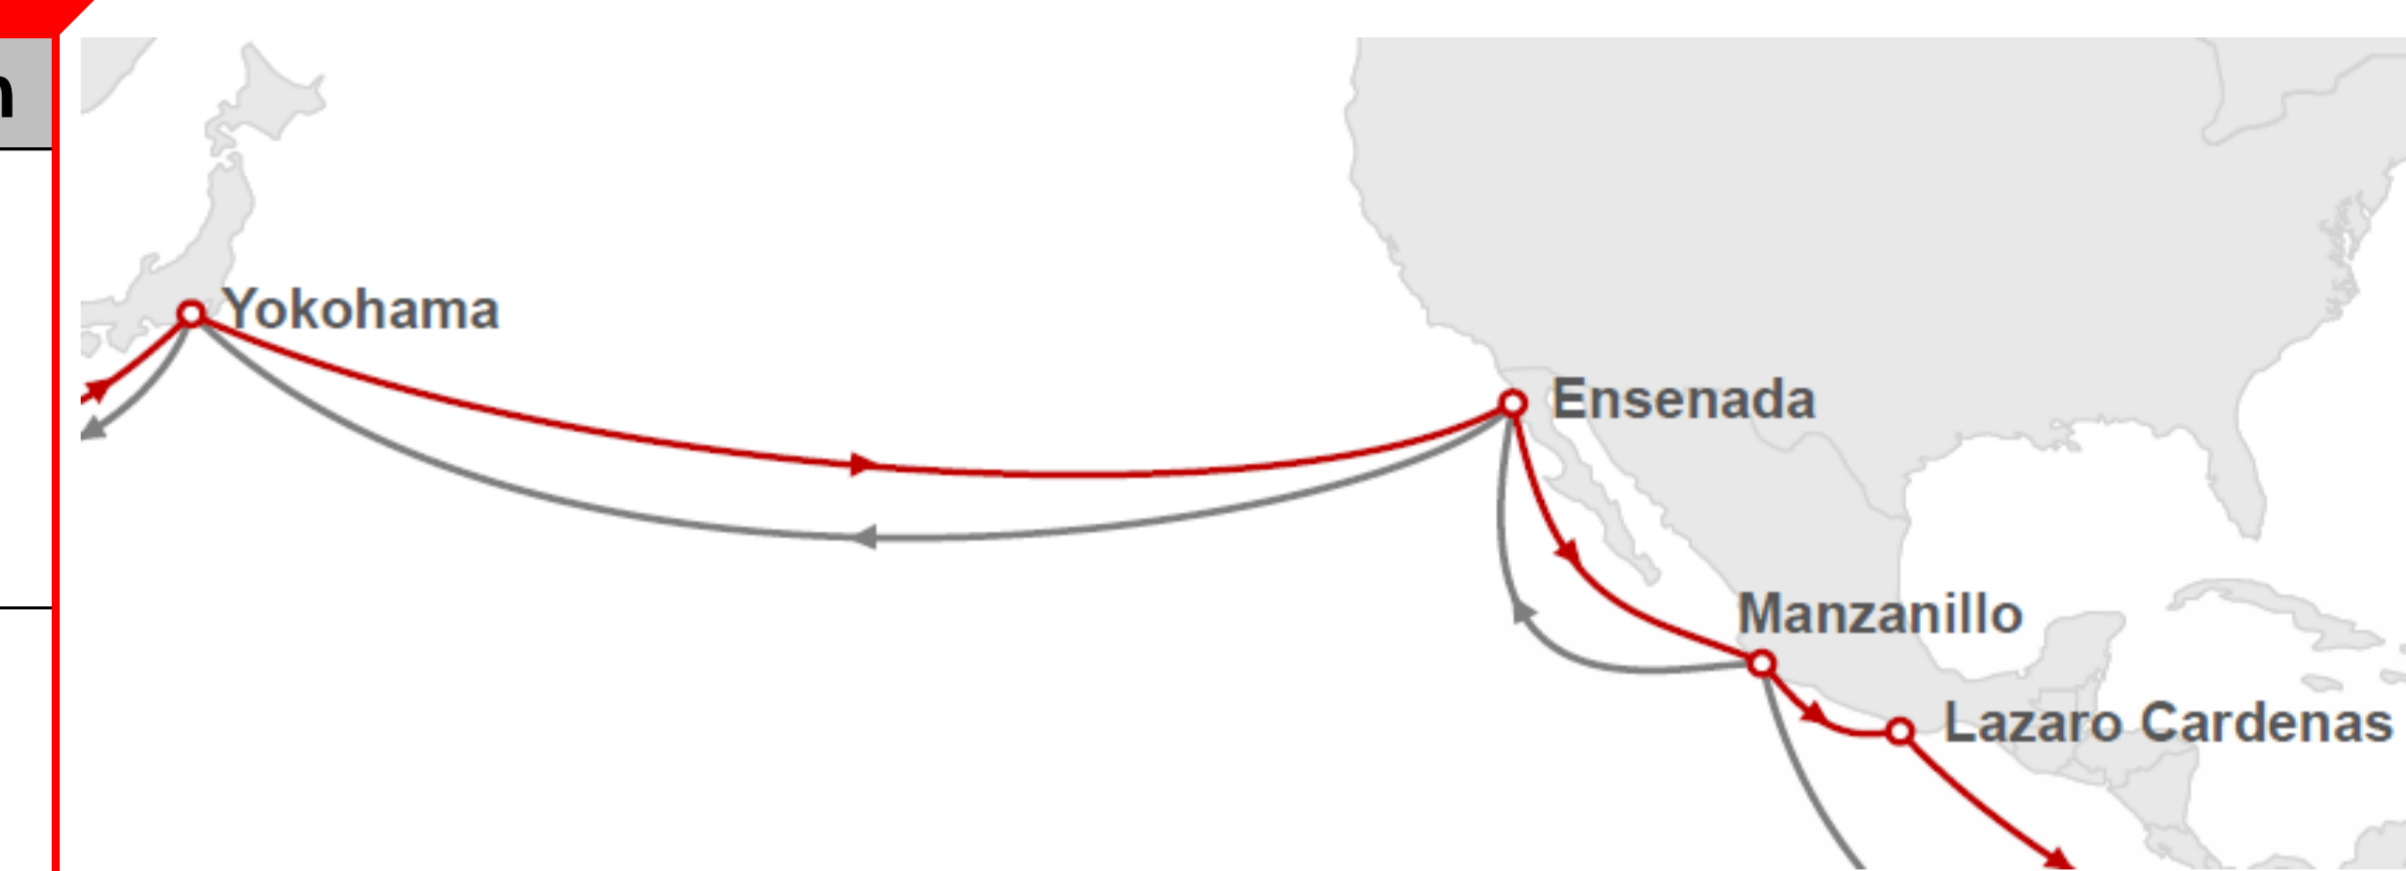

* ABOVE SCHEDULE ARE SUBJECT TO CHANGE WITH/WITHOUT PRIOR NOTICE

Direct or Transshipment via Pusan

VESSEL	VOY	Pusan		Ensenada		Manzanillo		L. Cardenas	
		Mon-Tue	Thu	Tue	Sat	Sun	Sun	Sun	
CORCOVADO	810E	3/12-13		3/27	3/31	4/1			
SANTA BARBARA	809E	3/8			3/25				
CAUTIN	811E	3/19-20		4/3	4/7	4/8			
SANTA ROSA	810E	3/15			4/1				
CMA CGM TIGRIS	812E	3/26-27		4/10	4/14	4/15			
SANTA INES	811E	3/22			4/8				
CAUQUENES	813E	4/2-3		4/17	4/21	4/22			
SANTA CLARA	812E	3/29			4/15				
RVTG		4/9-10		4/24	4/28	4/29			
SANTA ISABEL	813E	4/5			4/22				
RVTG		4/16-17		5/1	5/5	5/6			
RVTG		4/12			4/29				
RVTG		4/23-24		5/8	5/12	5/13			
RVTG		4/19			5/6				

WAMS / via Lazaro Cardenas	
PORT	DAYS
Puerto Quetzal	+ 5 Days
Corinto	+ 6 Days
Puerto Caldera	+ 12 Days
Acajutla	+ 16 Days

* including layover time at L. Cardenas