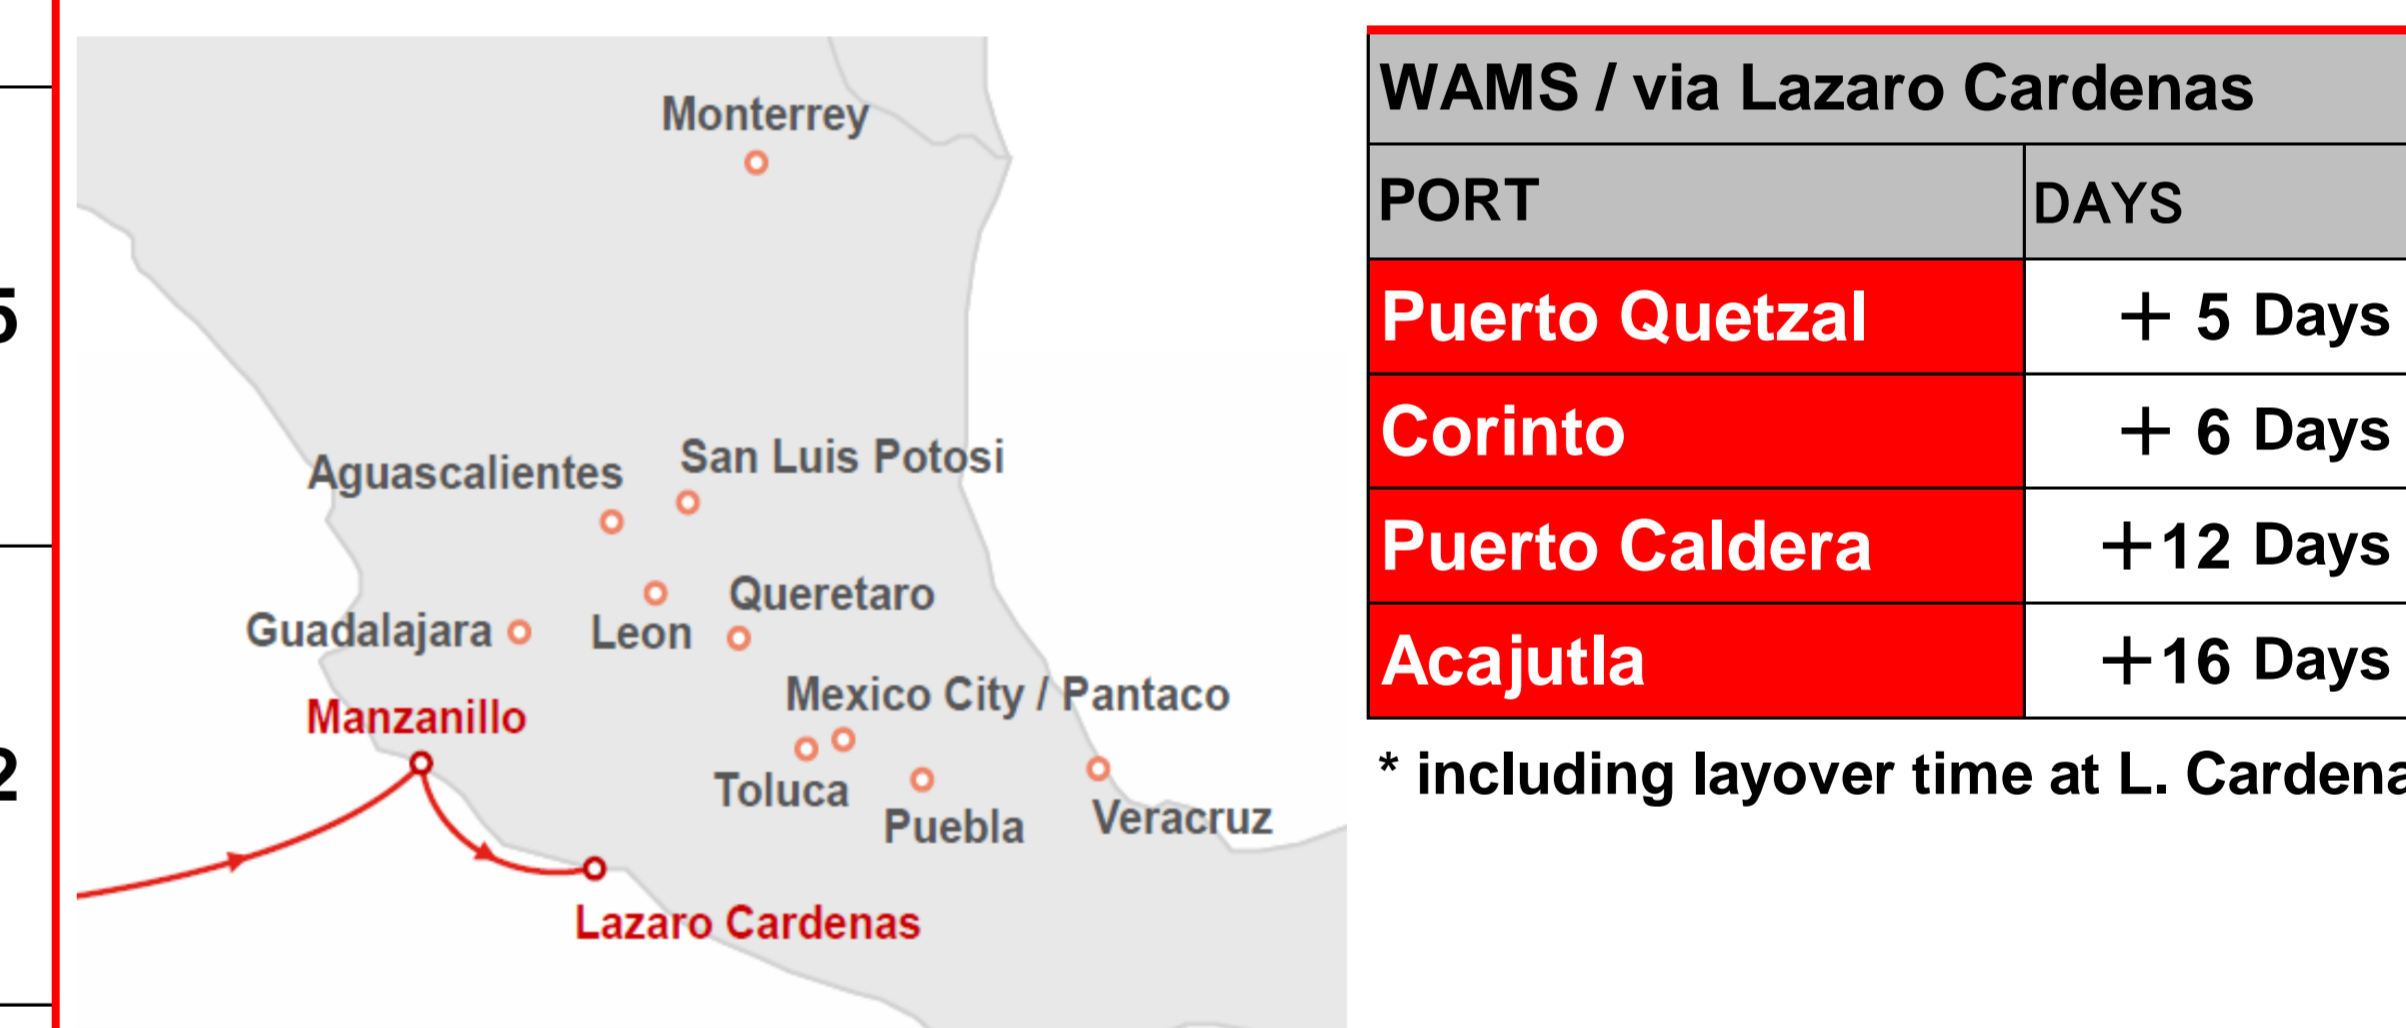

* ABOVE SCHEDULE ARE SUBJECT TO CHANGE WITH/WITHOUT PRIOR NOTICE

Direct or Transshipment via Pusan

VESSEL	VOY	Pusan		Ensenada		Manzanillo		L. Cardenas	
		Mon-Tue	Thu	Tue	Sat	Sun	Sun	Sun	
CORCOVADO	810E	3/12-13		3/27	3/31	4/1			
SANTA BARBARA	809E	3/8			3/25				
CAUTIN	811E	3/19-20		4/3	4/7	4/8			
SANTA ROSA	810E	3/15			4/1				
CMA CGM TIGRIS	812E	3/26-27		4/10	4/14	4/15			
SANTA INES	811E	3/22			4/8				
CAUQUENES	813E	4/2-3		4/17	4/21	4/22			
SANTA CLARA	812E	3/29			4/15				
RVTG		4/9-10		4/24	4/28	4/29			
SANTA ISABEL	813E	4/5			4/22				
RVTG		4/16-17		5/1	5/5	5/6			
RVTG		4/12			4/29				
RVTG		4/23-24		5/8	5/12	5/13			
RVTG		4/19			5/6				

WAMS / via Lazaro Cardenas	
PORT	DAYS
Puerto Quetzal	+ 5 Days
Corinto	+ 6 Days
Puerto Caldera	+ 12 Days
Acajutla	+ 16 Days

* including layover time at L. Cardenas